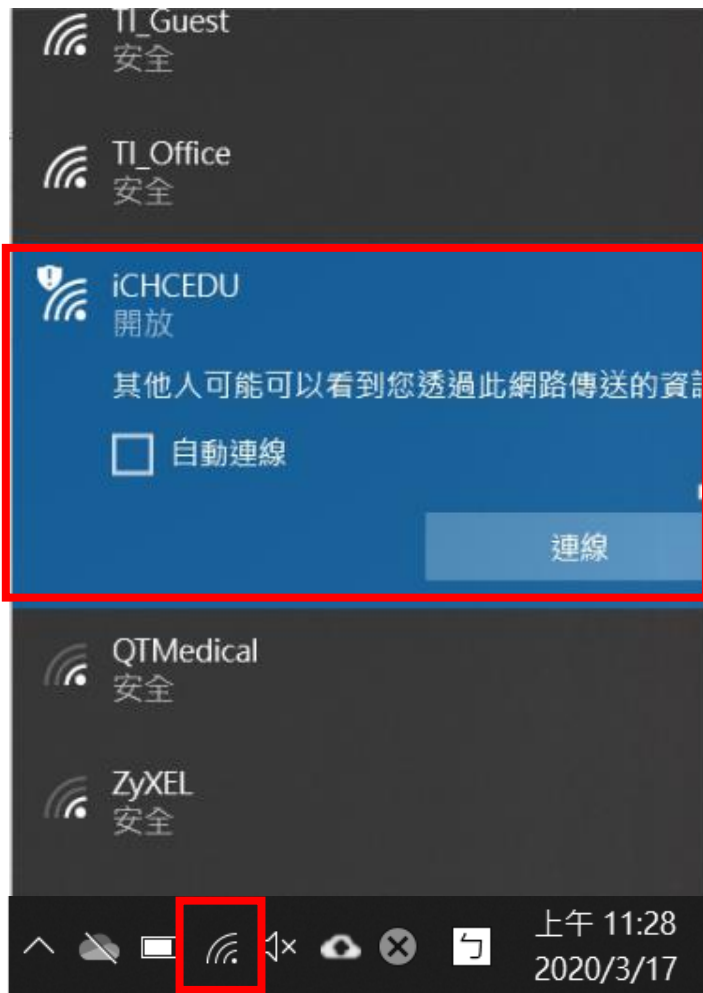

1 選擇iCHCEDU

附註：
此SSID為MAC認證，電腦會自動將MAC送到系統端進行認證。

若認證失敗無法上網，請至智慧網管系統端建立MAC資料。請參考說明文件。